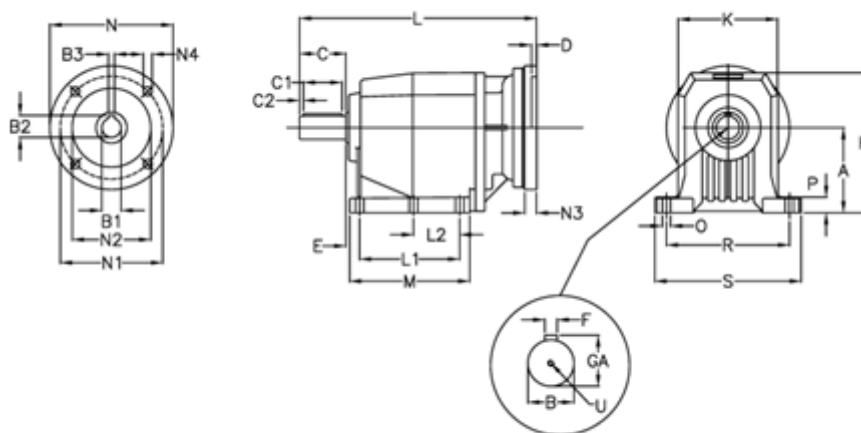

Article number: 40600719411230
 Description: Helical gearbox
 C703P-194,1-P80B5

Measures

A = 210	D = 4.0	L2 = 0.0	P = 30
B = 60	E = 25	M = 222.0	R = 300
B1 = 19	F = 18	N = 200	S = 350
B2 = 21.8	GA = 64.0	N1 = 165	U = M20x42
B3 = 6	H = 349	N2 = 130	
C = 120	K = 262	N3 = 0	
C1 = 90	L = 473.0	N4 = M10x12	
C2 = 15	L1 = 165.0	O = 22	